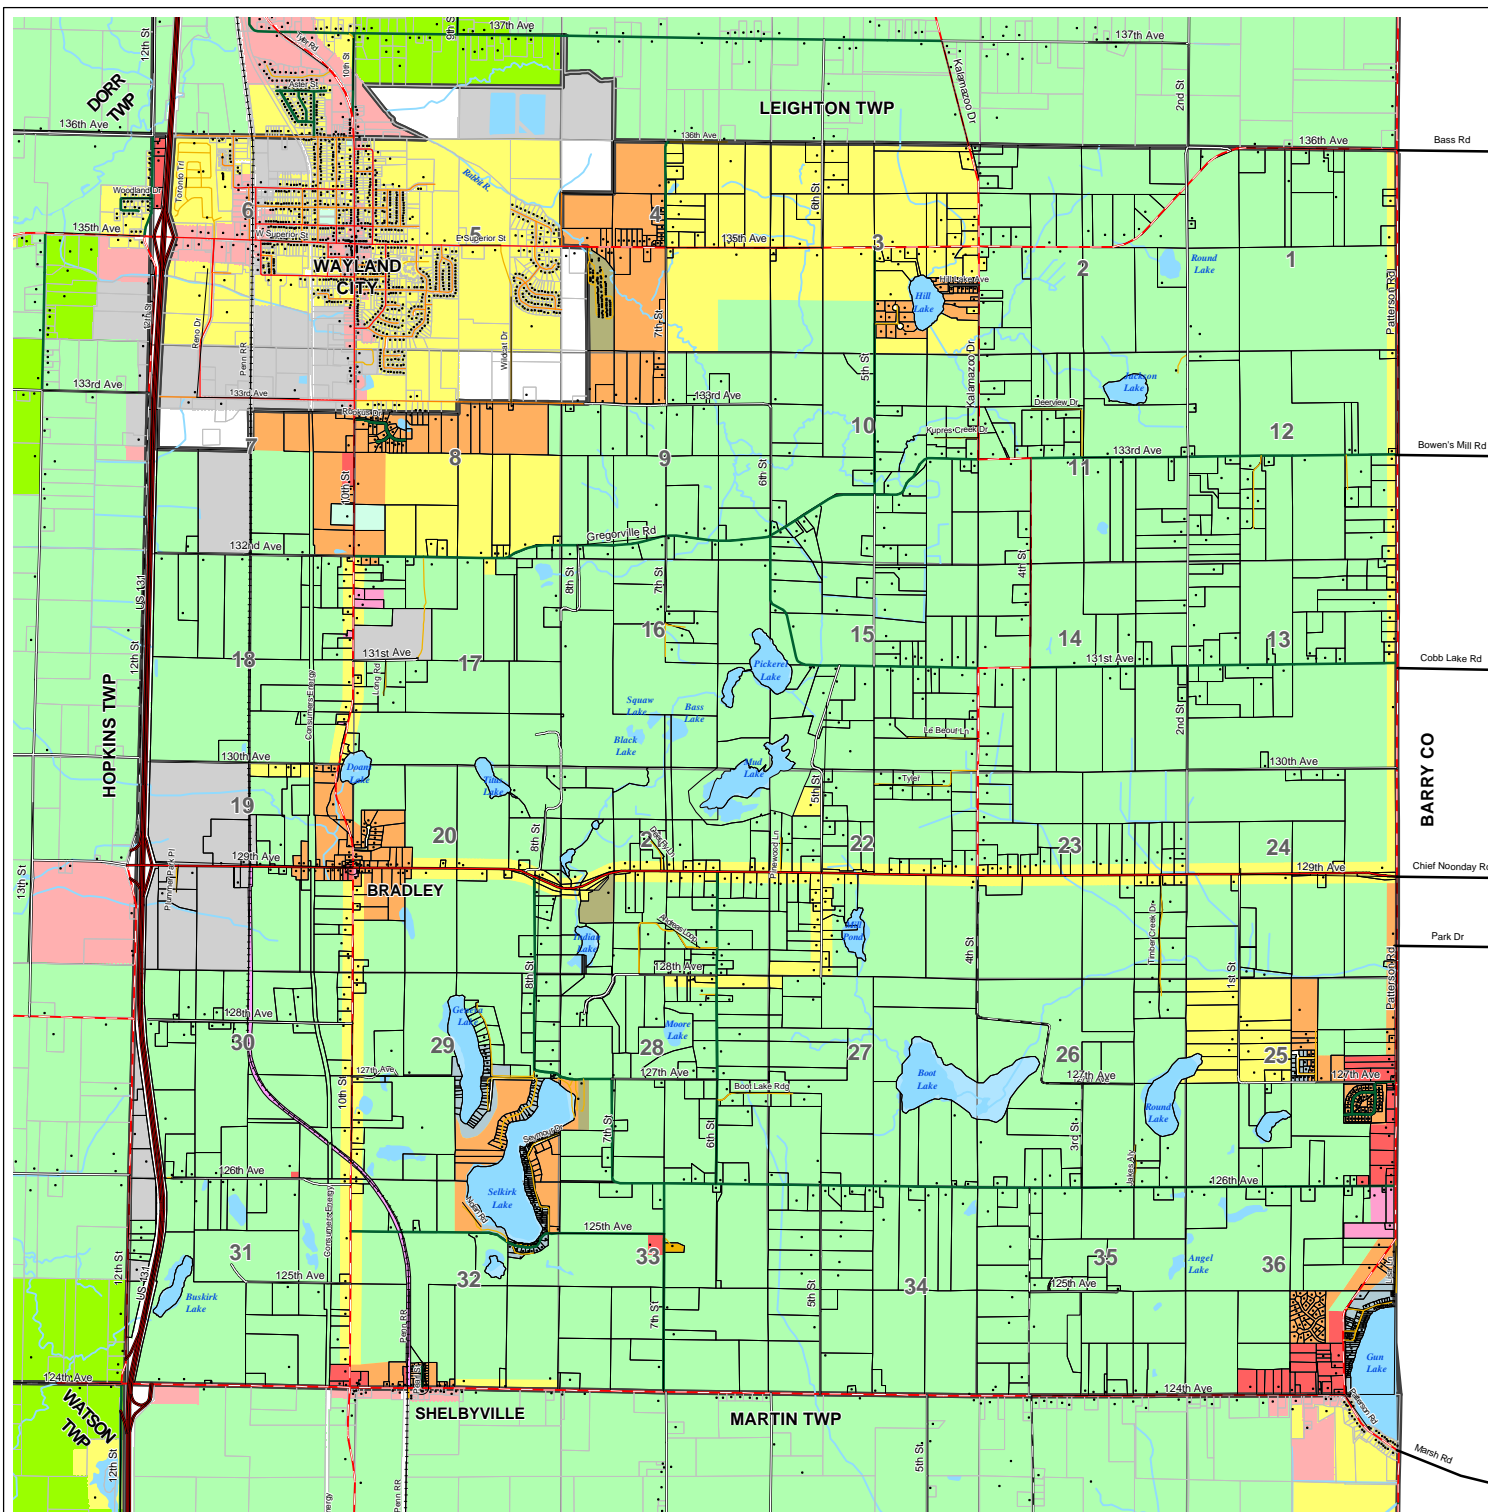

Wayland Township

Unofficial ZONING MAP As amended through 4/14/2008

ALLEGAN COUNTY, MICHIGAN

1 MILE

All Zoning Maps are subject to change.
Check with local unit for updates.

Zoning Legend

LABEL	ZONING DISTRICT	ACREAGE	% AREA
	A Agricultural District	16,852.9	81.4
	C-1 Office, Services Commercial District	36.3	.2
	C-2 General Commercial District	162.5	.8
	CR Conservation Reserve District	19.0	.1
	I-1 Light Industrial District	491.2	2.4
	R-1 Low Density Residential District	1,923.1	9.3
	R-2 Medium Density Residential District	1,006.0	4.9
	R-3 Multi-family Residential	2.7	.0
	R-4 Mobile / Modular Home Park District	62.1	.3
	RR Recreational Resort Residential District	95.0	.5
	RRROW Right Of Way	42.9	.2
		20,693.6	

Generalized Zoning Legend for Adjacent Jurisdictions

- Agricultural
- Commercial
- Government
- Industrial
- Open Space
- Residential
- Right of Way
- Rural
- Water